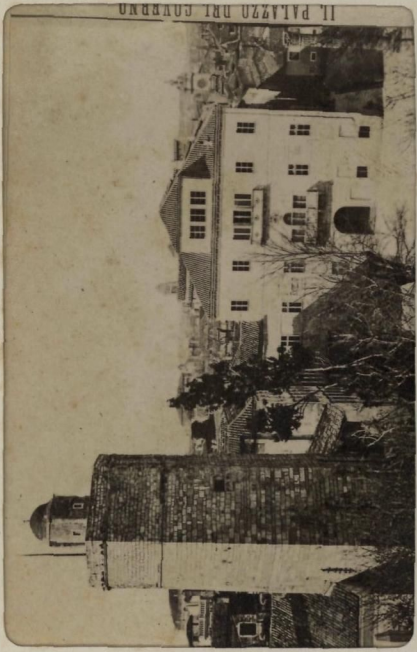

Handwritten text in cursive script, likely a name and address, written on a yellowish card. The text is oriented vertically and includes the name 'F. W. Wachs' and 'Hochberg'.

A. Pengar

v RADOVLJICI

Alm  KAMM & CO. HOFFPHOTOGRAF KLAGENFU

J. S. ... v RADOVLJICI

E. POGORELZ

LAIBACH

Studio

PHOTOGRAPHY

Atelier Lindau. • KRAIBACH •
HOTEL ELEFANT

Atelier Lindau

Julius Müller LAIBACH.